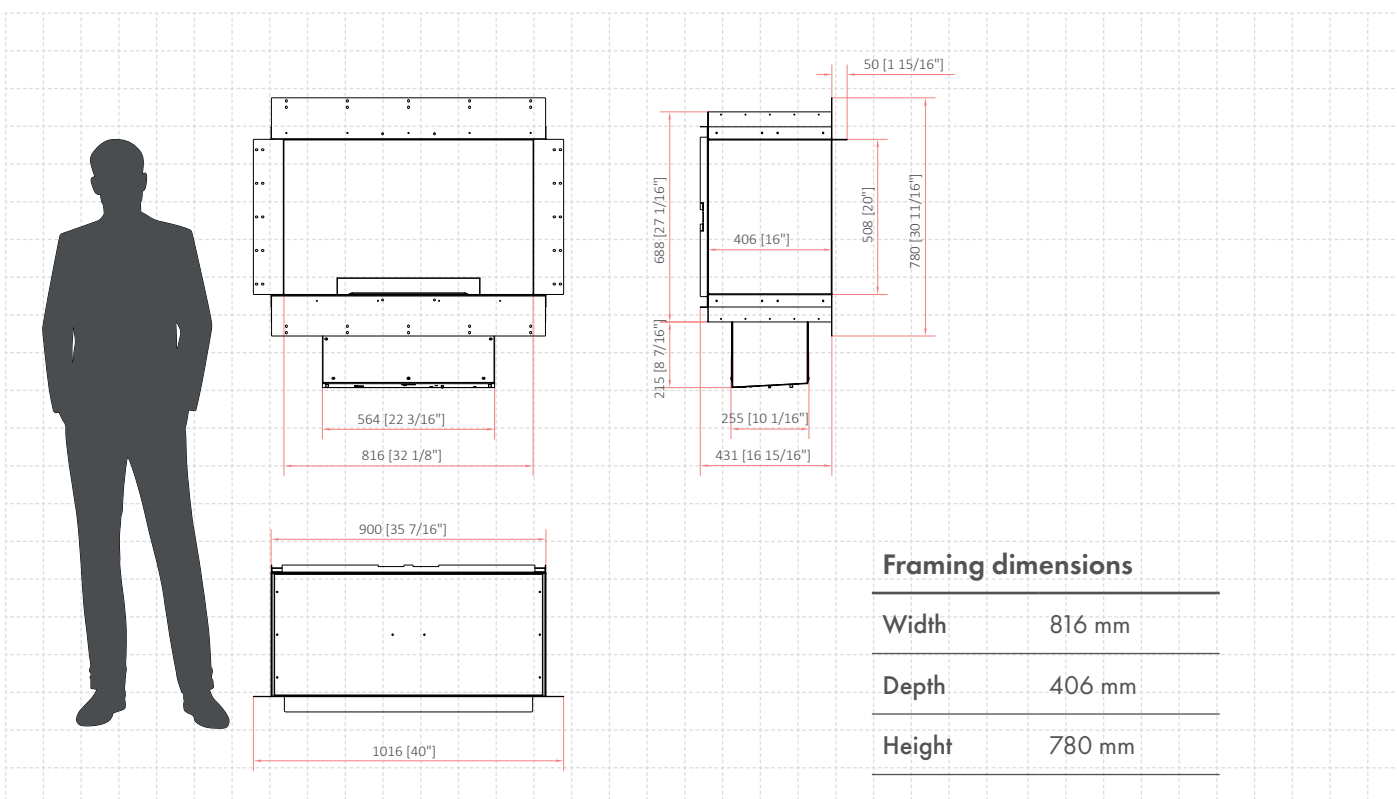

Forma 800 Single-Sided

Burner model	FLA4+ 590 (BEV Technology®)
Fuel tank capacity	9.6 L
Maximum burn time	16 hours
Maximum heat output	3.1 kW
Minimum room cubature	31 m ³
Flame height regulation	6 stages
Weight	63.5 kg
Fuel type	bioethanol 95 - 96,6%
Flue	not required
Air change rate	1 space volume per hour
Power supply	230 V
Finish	black powder coating
Materials	steel, galvanized steel, toughened glass
Application	for indoor use only

O-TL certified

Manufactured to UL standards

Framing dimensions

Width	816 mm
Depth	406 mm
Height	780 mm