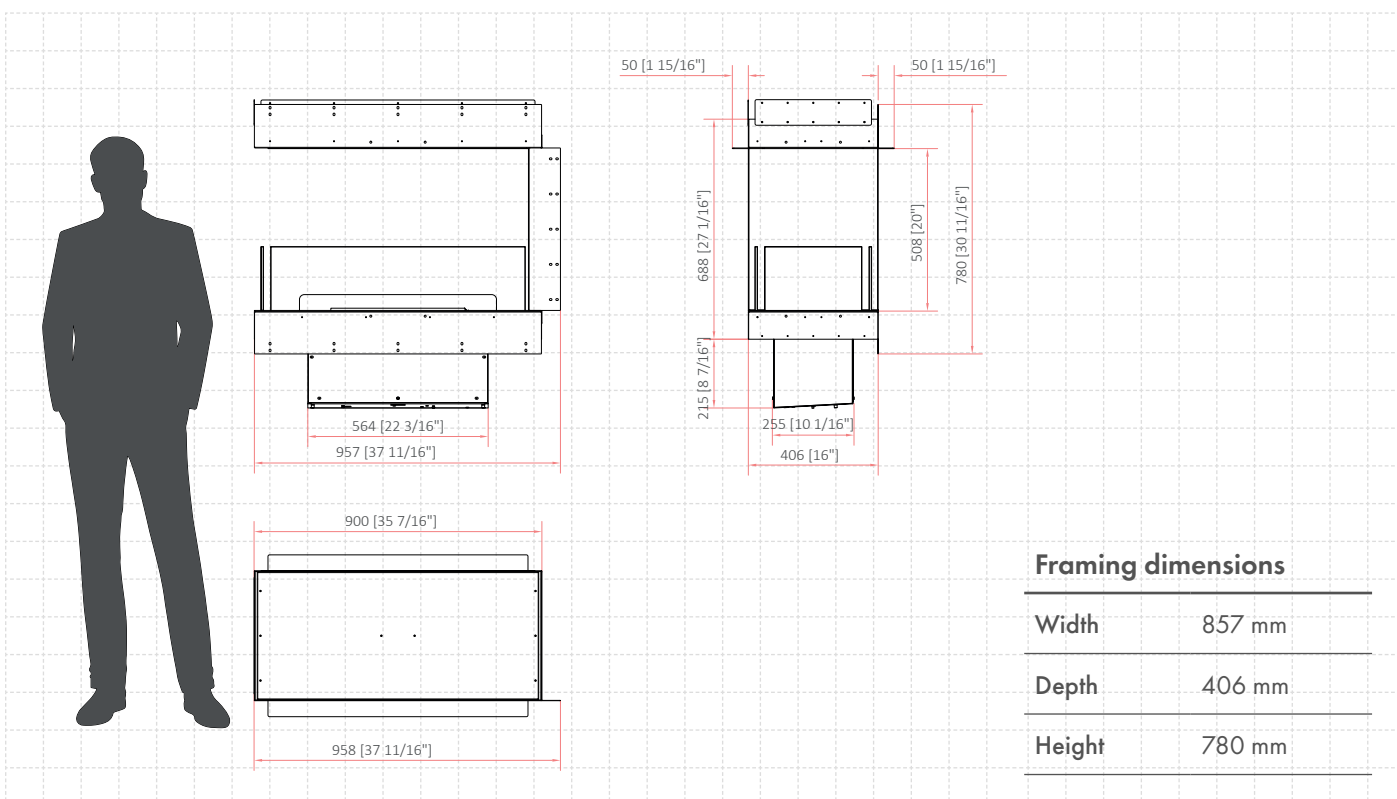

Forma 800 Room Divider

Burner model	FLA4+ 590 (BEV Technology®)
Fuel tank capacity	9.6 L
Maximum burn time	16 hours
Maximum heat output	3.1 kW
Minimum room cubature	31 m ³
Flame height regulation	6 stages
Weight	58.8 kg
Fuel type	bioethanol 95 - 96,6%
Flue	not required
Air change rate	1 space volume per hour
Power supply	230 V
Finish	black powder coating
Materials	steel, galvanized steel, toughened glass
Application	for indoor use only

O-TL certified

Manufactured to UL standards

Framing dimensions

Width	857 mm
Depth	406 mm
Height	780 mm