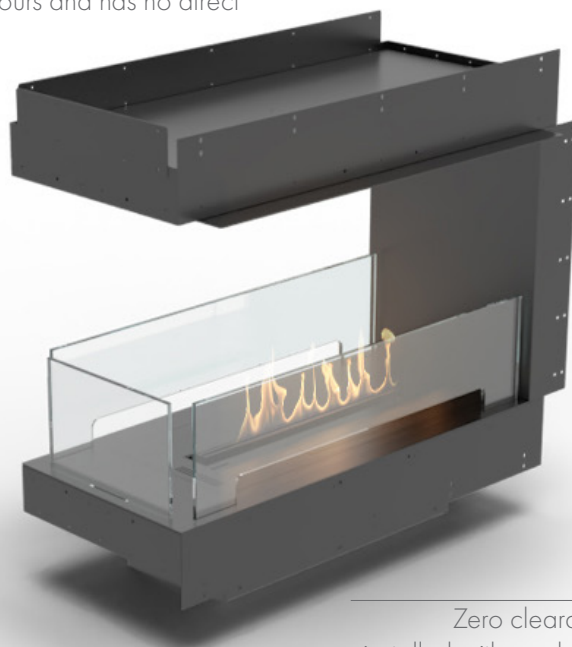

FORMA 800 ROOM DIVIDER

WITH FLA4+ 590 AUTOMATIC BEV[®] BURNER

Net Zero fireplace with the BEV Technology[®]

AUTOMATIC BEV[®] BURNER

The automatic burner with the patented BEV Technology[®] is the most advanced product in the industry ensuring the cleanest burning process without any smoke, smell or ash. The flame is produced by combusting ethanol vapours and has no direct contact with the liquid fuel.

NEW BURNER DESIGN

The FLA4 design features a sleek black burner with a hidden filament and a holder-free glass panel that seamlessly slides into place. This contemporary update offers both aesthetic appeal and enhanced functionality.

TRUE ZERO CLEARANCE

Zero clearance fireplaces, designed to be safely installed with combustible materials like wood or drywall, revolutionize traditional fireplace installation and design, allowing for the creation of sleek media walls by enabling a TV to be mounted directly above.

Forma 800 Room Divider

Burner model	FLA4+ 590 (BEV Technology®)
Fuel tank capacity	9.6 L
Maximum burn time	16 hours
Maximum heat output	3.1 kW
Minimum room cubature	31 m ³
Flame height regulation	6 stages
Weight	58.8 kg
Fuel type	bioethanol 95 - 96,6%
Flue	not required
Air change rate	1 space volume per hour
Power supply	230 V
Finish	black powder coating
Materials	steel, galvanized steel, toughened glass
Application	for indoor use only