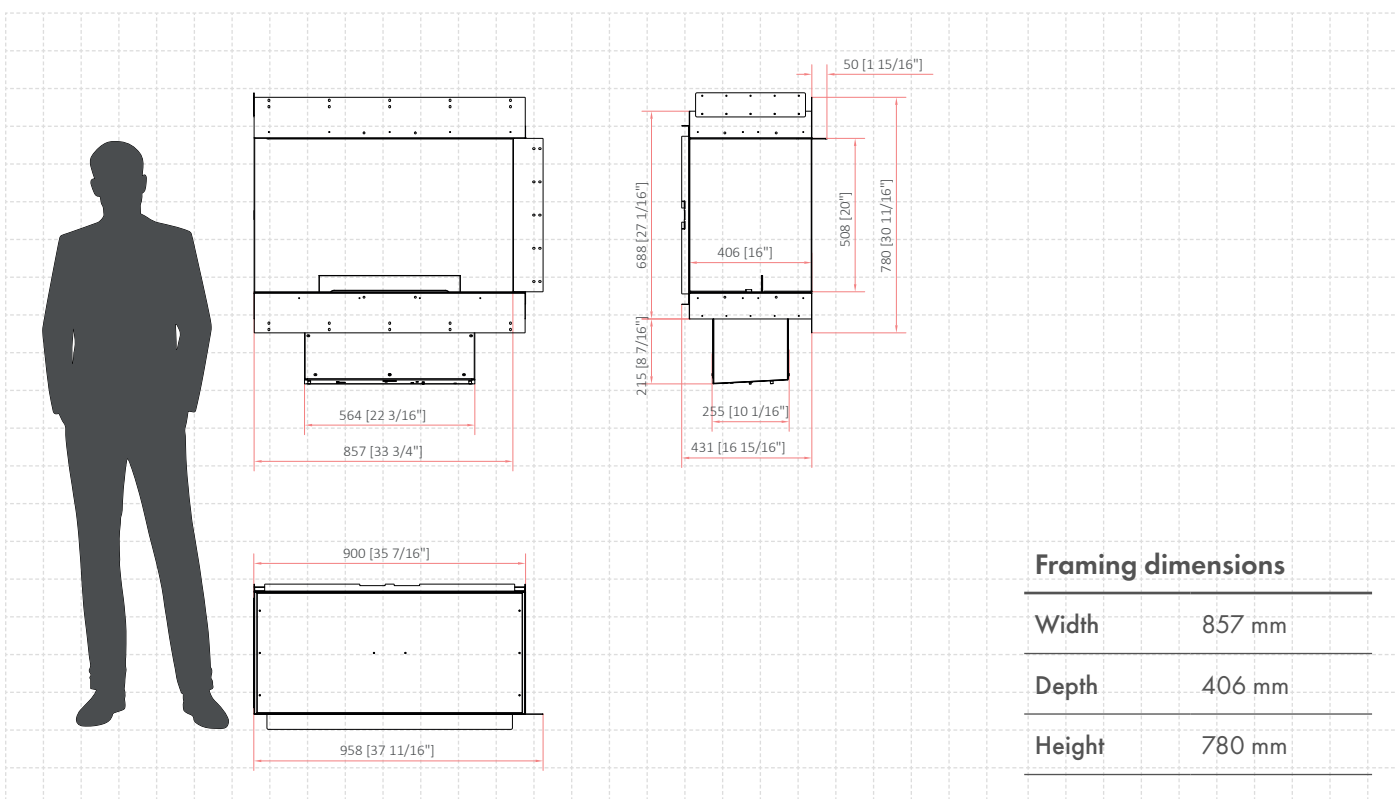

Forma 800 Left Corner

Burner model	FLA4+ 590 (BEV Technology®)
Fuel tank capacity	9.6 L
Maximum burn time	16 hours
Maximum heat output	3.1 kW
Minimum room cubature	31 m³
Flame height regulation	6 stages
Weight	61.1 kg
Fuel type	bioethanol 95 - 96,6%
Flue	not required
Air change rate	1 space volume per hour
Power supply	230 V
Finish	black powder coating
Materials	steel, galvanized steel, toughened glass
Application	for indoor use only

CONTROL OPTIONS

included

included

optional

'FLA4 NET-ZERO' APP

Control the fire with your smartphone!

OPTIONAL DECORATIVE TRAY

Decorative tray with 1 ceramic log or white stones installed on the burner, behind the fireline.

O-TL certified

Manufactured to UL standards